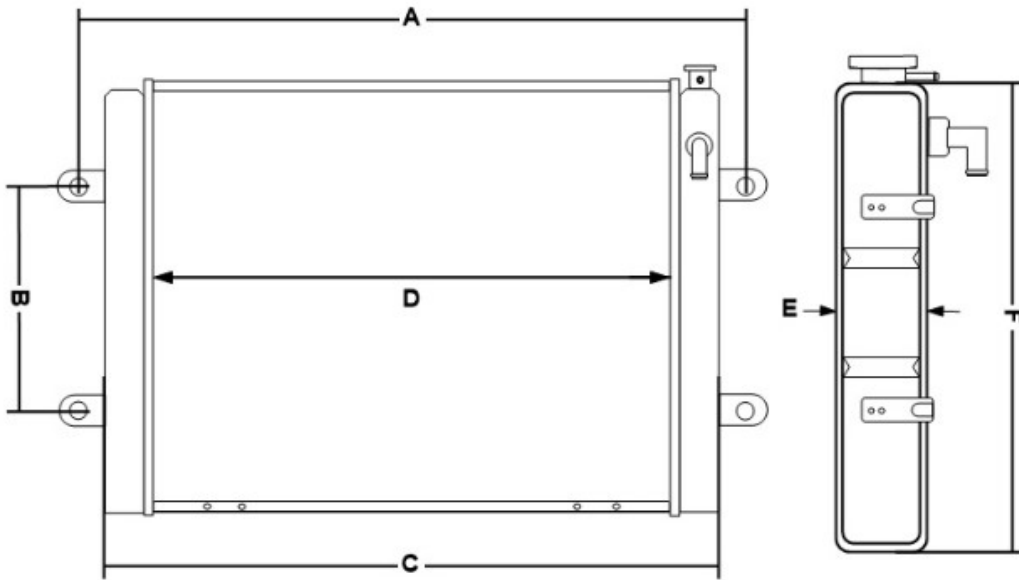

Radiator stivuitor R-Series

[Click aici sa vezi produsul](#)

A (spacing of mounting brackets)	B (handle spacing transversely)	C (radiator length)	D (heat exchanger width)	E (radiator width)	F (height)
Mm	Mm	Mm	Mm	Mm	Mm
560	200	510	400	75	465

Part Number

N040-331000-000

Designed for models

R Series, 1800kg Capacity, CPQD15-18, CPCD15-18

Radiator stivuitor Radiator stivuitor R-Series

Distanța între gaurile pentru montaj: 560mm

Latime: 510mm

Grosime: 75mm