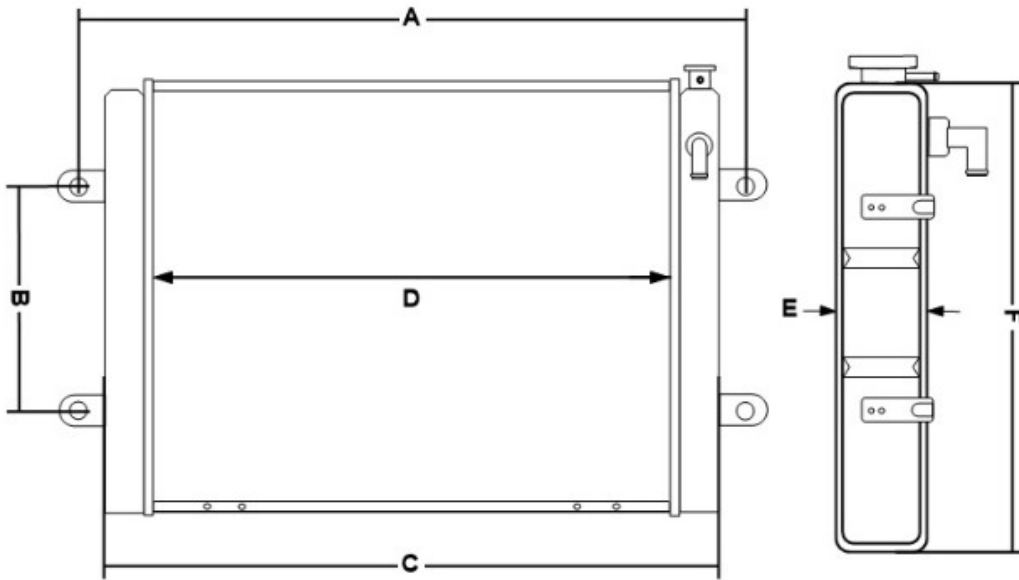

Radiator stivuator R-Series

[Click aici sa vezi produsul](#)

A (spacing of mounting brackets)	B (handle spacing transversely)	C (radiator length)	D (heat exchanger width)	E (radiator width)	F (height)
Mm	Mm	Mm	Mm	Mm	Mm
560	200	510	400	75	465

Part Number

N040-331000-000

Designed for models

R Series, 1800kg Capacity, CPQD15-18, CPCD15-18

Radiator stivuitor Radiator stivuitor R-Series

Distanța între gaurile pentru montaj: 560mm

Latime: 510mm

Grosime: 75mm