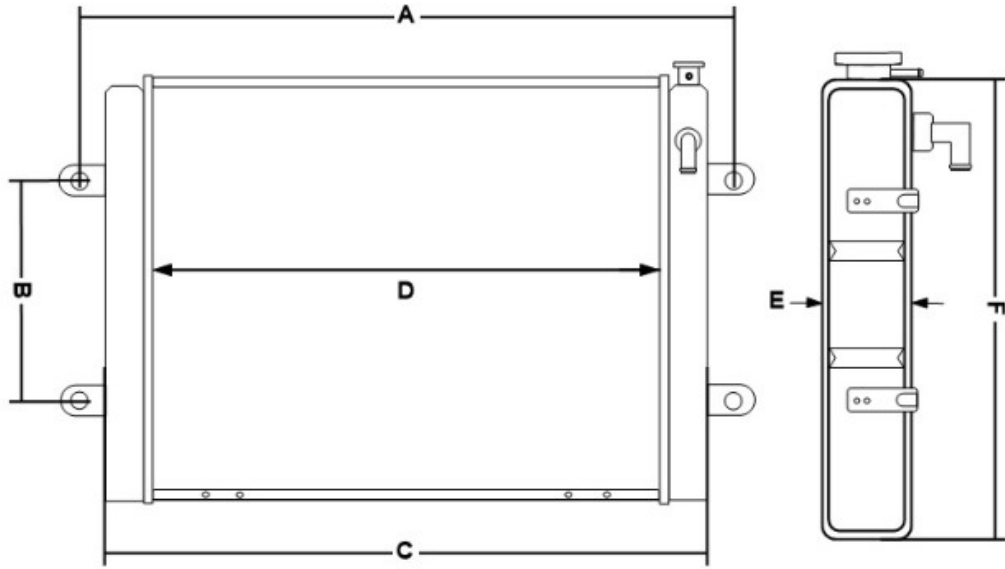

Radiator stivuitor R-Series RW21/22 Motor K21

[Click aici sa vezi produsul](#)

A (spacing of mounting brackets)	B (handle spacing transversely)	C (radiator length)	D (heat exchanger width)	E (radiator width)	F (height)
Mm	Mm	Mm	Mm	Mm	Mm
620	200	555	450	75	495

Part Number

NC9717-331000

Designed for models

Nissan K21 (after 2012)

Radiator stivuitor R-Series RW21/22 Motor K21

Distanța între gaurile pentru montaj: 620mm

Latime: 555mm

Grosime: 75mm