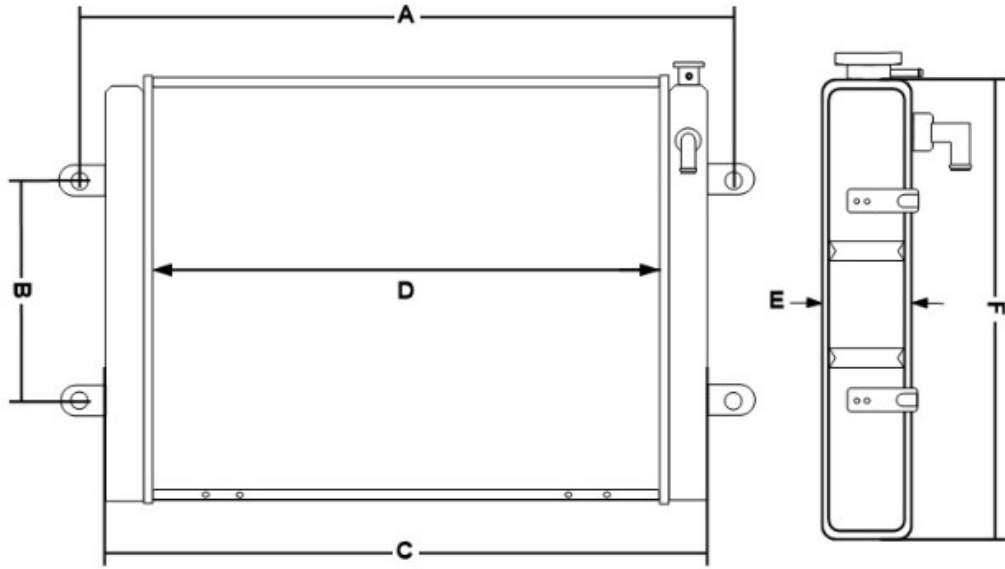

# Radiator stivuitor R-Series RW21/22 Motor K21

[Click aici sa vezi produsul](#)

A (spacing of mounting brackets)	B (handle spacing transversely)	C (radiator length)	D (heat exchanger width)	E (radiator width)	F (height)
Mm	Mm	Mm	Mm	Mm	Mm
620	200	555	450	75	495

Part Number

NC9717-331000

Designed for models

Nissan K21 (after 2012)

***Radiator stivuitor R-Series RW21/22 Motor K21***

Distanța între gaurile pentru montaj: 620mm

Latime: 555mm

Grosime: 75mm