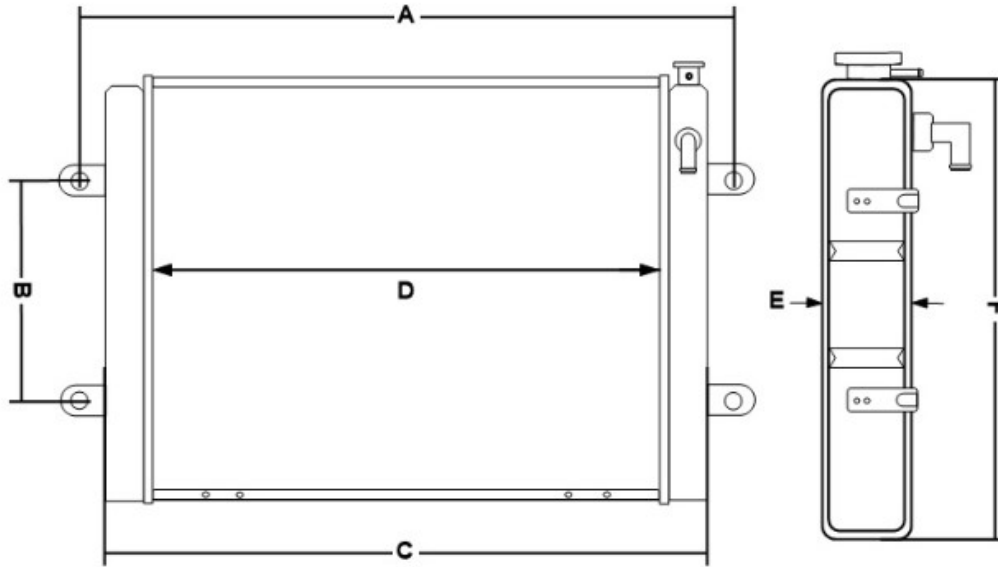

Radiator stivuitor R-Series RW21/22 Motor K21

[Click aici sa vezi produsul](#)

A (spacing of mounting brackets)	B (handle spacing transversely)	C (radiator length)	D (heat exchanger width)	E (radiator width)	F (height)
Mm	Mm	Mm	Mm	Mm	Mm
620	200	555	450	75	495

Part Number

NC9717-331000

Designed for models

Nissan K21 (after 2012)

Radiator stivuitor R-Series RW21/22 Motor K21

Distanța între gaurile pentru montaj: 620mm

Latime: 555mm

Grosime: 75mm