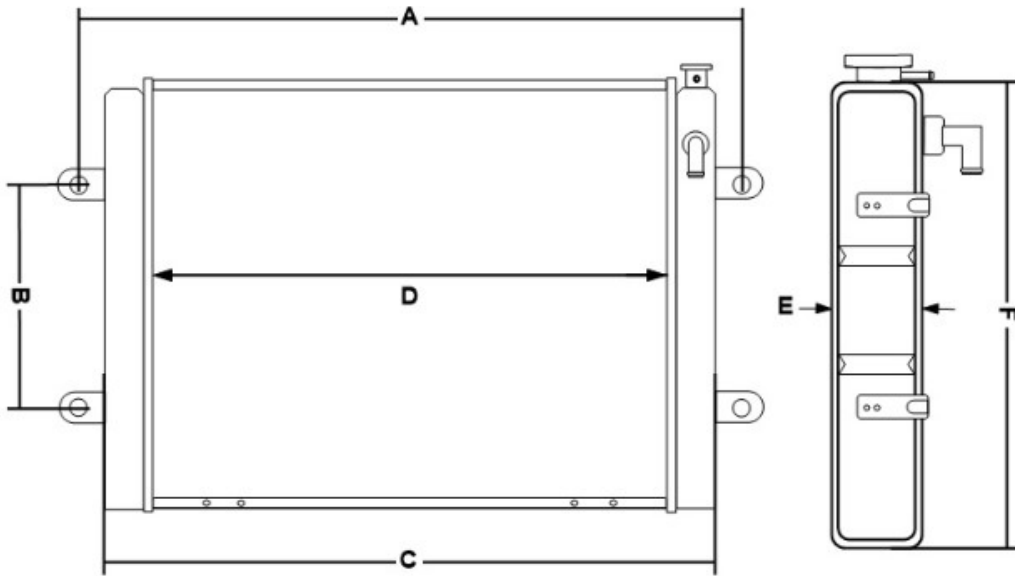

Radiator stivuator Toyota 7FG/FD20-30

[Click aici sa vezi produsul](#)

A (spacing of mounting brackets)	B (handle spacing transversely)	C (radiator length)	D (heat exchanger width)	E (radiator width)	F (height)
Mm	Mm	Mm	Mm	Mm	Mm
670	Not applicable	630	500	90	450

Part Number

164102343071

Designed for models

Toyota 7FG/FD20-30, 4Y, 5K

Radiator stivuator Toyota 7FG/FD20-30

Distanța între gauri pentru montaj: 670mm

Latime: 630mm

Grosime: 90mm