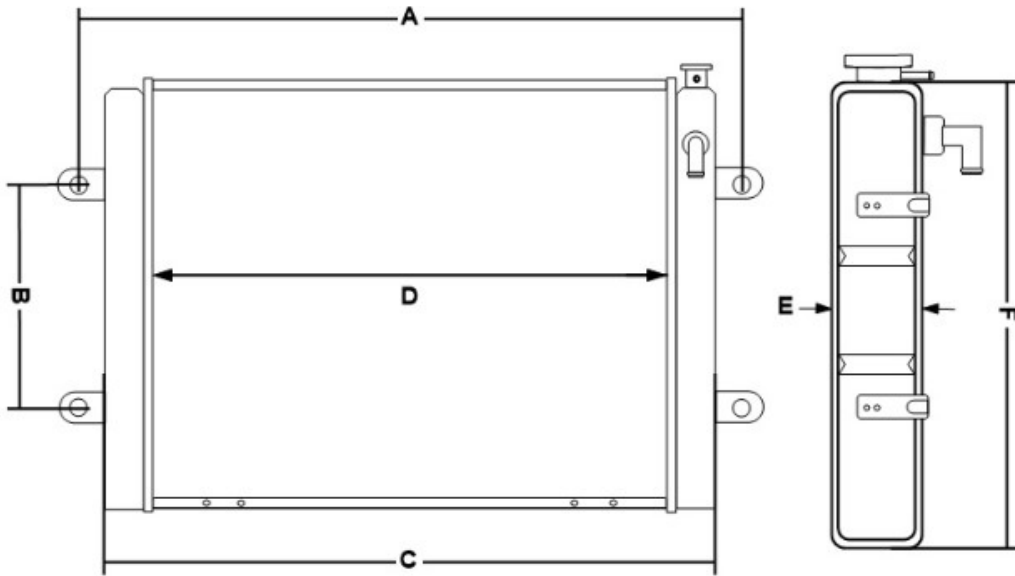

Radiator stivuator Toyota 7FG/FD20-30

[Click aici sa vezi produsul](#)

A (spacing of mounting brackets)	B (handle spacing transversely)	C (radiator length)	D (heat exchanger width)	E (radiator width)	F (height)
Mm	Mm	Mm	Mm	Mm	Mm
670	Not applicable	630	500	90	450

Part Number

164102343071

Designed for models

Toyota 7FG/FD20-30, 4Y, 5K

Radiator stivuitor Toyota 7FG/FD20-30

Distanța între gauri pentru montaj: 670mm

Latime: 630mm

Grosime: 90mm