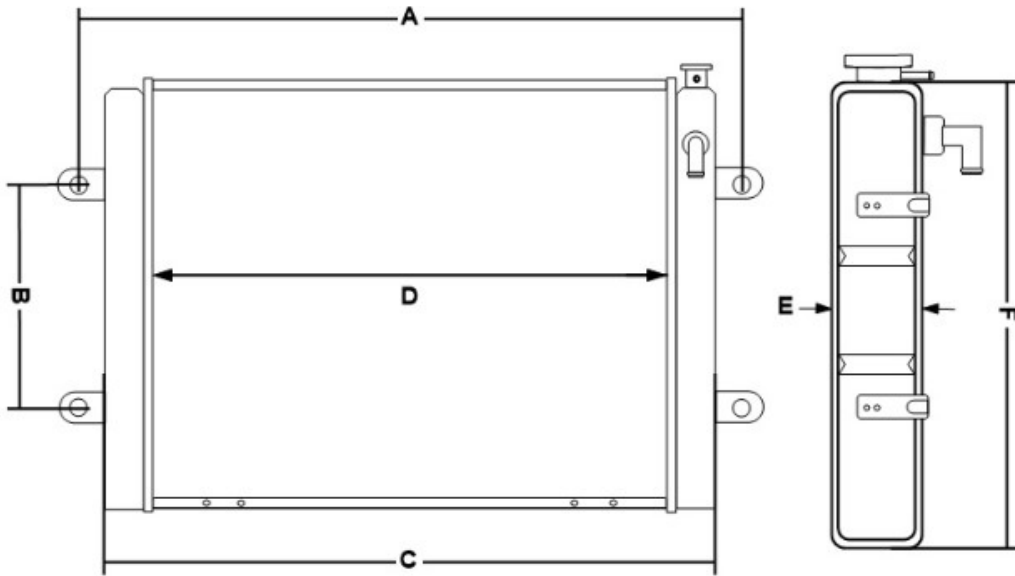

## Radiator stivuator Toyota 7FG/FD20-30

[Click aici sa vezi produsul](#)

A (spacing of mounting brackets)	B (handle spacing transversely)	C (radiator length)	D (heat exchanger width)	E (radiator width)	F (height)
Mm	Mm	Mm	Mm	Mm	Mm
670	Not applicable	630	500	90	450

Part Number

164102343071

Designed for models

Toyota 7FG/FD20-30, 4Y, 5K

***Radiator stivuitor Toyota 7FG/FD20-30***

Distanța între gauri pentru montaj: 670mm

Latime: 630mm

Grosime: 90mm