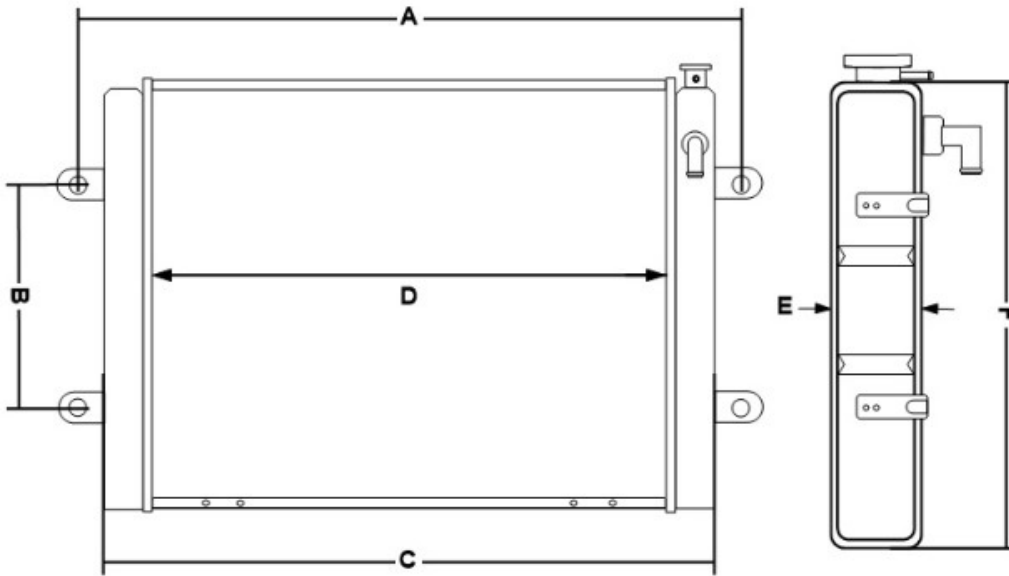

## Radiator stivuator Toyota 5FG/FD10-18

[Click aici sa vezi produsul](#)

A (spacing of mounting brackets)	B (handle spacing transversely)	C (radiator length)	D (heat exchanger width)	E (radiator width)	F (height)
Mm	Mm	Mm	Mm	Mm	Mm
600	Not applicable	560	430	90	455

Part Number

16410-13650-71

Designed for models

6FG/FD15-18 ATM, 4Y MOTOR, 1DZ

***Radiator stivuitor Toyota 5FG/FD10-18***

Distanța între găuri pentru montaj: 600mm

Latime: 560mm

Grosime: 90mm